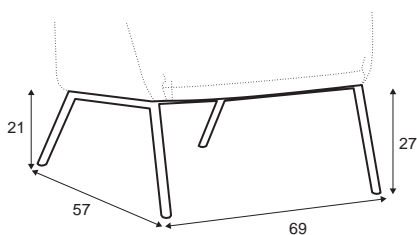

FC fixed

armchair

armchair fabric with
leather on seat frame

footstool 57x45
on metal frame

extra dimensions

depth of seat

legs

no. 189