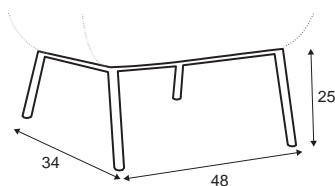

no. 189A

metal chrome,
painted black or grey
and brushed steel

footstool