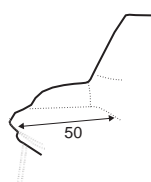

FC fixed

armchair

armchair fabric with
leather on seat frame

footstool 57x45
on metal frame

extra dimensions

depth of seat

legs

no. 189