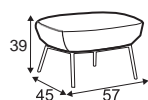

FC fixed

armchair

armchair fabric with
leather on seat frame

footstool 57x45
on metal frame

extra dimensions

depth of seat

legs

no. 189