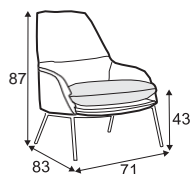

FC fixed

armchair

armchair fabric with
leather on seat frame

footstool 57x45
on metal frame

extra dimensions

depth of seat

legs

no. 189