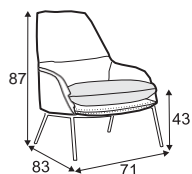

FC fixed

armchair

armchair fabric with
leather on seat frame

footstool 57x45
on metal frame

extra dimensions

depth of seat

legs

no. 189