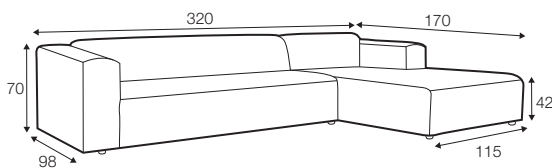

FC fixed

modular system

All elements available also as freestanding elements.

footstool 70x60

footstool 90x60

2 seater

3 seater

set 1 right / or left

2 seater left / or right + chaiselongue 115x170 right / or left

set 2 right / or left

2 seater left / or right + divan right / or left

set 3 right / or left

3 seater left / or right + chaiselongue 115x170 right / or left

set 4 right / or left

3 seater left / or right + divan right / or left

set 5 right / or right

bench left / or right + element 90 without armrests
+ chaiselongue 115x133 right / or left

modular system

elements of the modular system

extra dimensions

depth of seat

legs

no. 37C
plastic