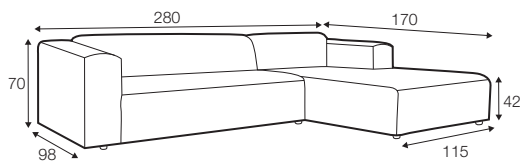

FC fixed

modular system

All elements available also as freestanding elements.

footstool 70x60

footstool 90x60

2 seater

3 seater

set 1 right / or left

2 seater left / or right + chaiselongue 115x170 right / or left

set 2 right / or left

2 seater left / or right + divan right / or left

set 3 right / or left

3 seater left / or right + chaiselongue 115x170 right / or left

set 4 right / or left

3 seater left / or right + divan right / or left

set 5 right / or right

bench left / or right + element 90 without armrests
+ chaiselongue 115x133 right / or left

modular system

elements of the modular system

extra dimensions

depth of seat

legs

no. 37C
plastic