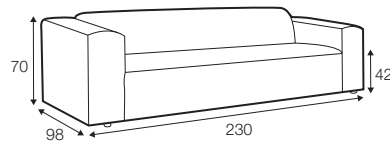

FC fixed

modular system

All elements available also as freestanding elements.

footstool 70x60

footstool 90x60

2 seater

3 seater

set 1 right / or left

2 seater left / or right + chaiselongue 115x170 right / or left

set 2 right / or left

2 seater left / or right + divan right / or left

set 3 right / or left

3 seater left / or right + chaiselongue 115x170 right / or left

set 4 right / or left

3 seater left / or right + divan right / or left

set 5 right / or right

bench left / or right + element 90 without armrests
+ chaiselongue 115x133 right / or left

modular system

elements of the modular system