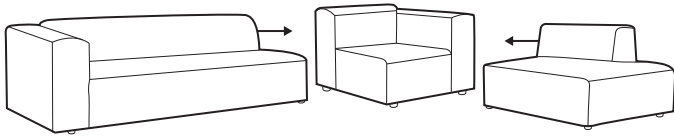

FC fixed

modular system

All elements available also as freestanding elements.

footstool 70x60

footstool 90x60

2 seater

3 seater

set 1 right / or left

2 seater left / or right + chaiselongue 115x170 right / or left

set 2 right / or left

2 seater left / or right + divan right / or left

set 3 right / or left

3 seater left / or right + chaiselongue 115x170 right / or left

set 4 right / or left

3 seater left / or right + divan right / or left

set 5 right / or right

bench left / or right + element 90 without armrests
+ chaiselongue 115x133 right / or left

modular system

elements of the modular system

element 70
left / or right

element 70
without armrests

element 70x133
without armrests

element 90
left / or right

element 90
without armrests

element 90x133
without armrests

2 seater left / or right

2 seater without armrests