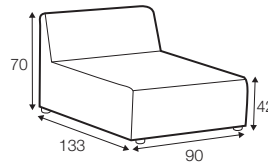

set 4 right / or left

3 seater left / or right + divan right / or left

set 5 right / or right

bench left / or right + element 90 without armrests
+ chaiselongue 115x133 right / or left

modular system

elements of the modular system

element 70
left / or right

element 70
without armrests

element 70x133
without armrests

element 90
left / or right

element 90
without armrests

element 90x133
without armrests

2 seater left / or right

2 seater without armrests

3 seater left / or right

3 seater without armrests

chaiselongue 95x133
right / or left

chaiselongue 115x133
right / or left

chaiselongue 115x170
right / or left

bench right / or left

divan right / or left

corner 90°

extra dimensions

depth of seat

legs

no. 37C
plastic