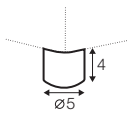

element 70
left / or right

element 70
without armrests

element 70x133
without armrests

element 90
left / or right

element 90
without armrests

element 90x133
without armrests

2 seater left / or right

2 seater without armrests

3 seater left / or right

3 seater without armrests

chaiselongue 95x133
right / or left

chaiselongue 115x133
right / or left

chaiselongue 115x170
right / or left

bench right / or left

divan right / or left

corner 90°

extra dimensions

depth of seat

legs

no. 37C
plastic