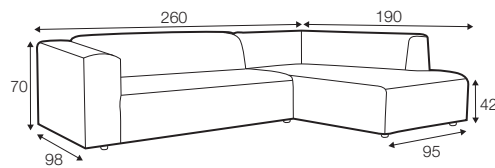

FC fixed

modular system

All elements available also as freestanding elements.

footstool 70x60

footstool 90x60

2 seater

3 seater

set 1 right / or left

2 seater left / or right + chaiselongue 115x170 right / or left

set 2 right / or left

2 seater left / or right + divan right / or left

set 3 right / or left

3 seater left / or right + chaiselongue 115x170 right / or left

set 4 right / or left

3 seater left / or right + divan right / or left

set 5 right / or right

bench left / or right + element 90 without armrests
+ chaiselongue 115x133 right / or left

modular system

elements of the modular system

extra dimensions

depth of seat

legs

no. 37C
plastic