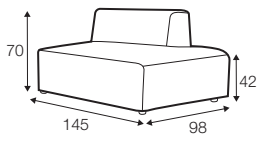

set 4 right / or left

3 seater left / or right + divan right / or left

set 5 right / or right

bench left / or right + element 90 without armrests
+ chaiselongue 115x133 right / or left

modular system

elements of the modular system

element 70
left / or right

element 70
without armrests

element 70x133
without armrests

element 90
left / or right

element 90
without armrests

element 90x133
without armrests

2 seater left / or right

2 seater without armrests

3 seater left / or right

3 seater without armrests

chaiselongue 95x133
right / or left

chaiselongue 115x133
right / or left

chaiselongue 115x170
right / or left

bench right / or left

divan right / or left

corner 90°

extra dimensions

depth of seat

legs

no. 37C
plastic