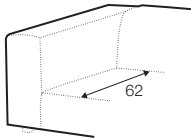

set 4 right / or left

3 seater left / or right + divan right / or left

set 5 right / or right

bench left / or right + element 90 without armrests
+ chaiselongue 115x133 right / or left

modular system

elements of the modular system

element 70
left / or right

element 70
without armrests

element 70x133
without armrests

element 90
left / or right

element 90
without armrests

element 90x133
without armrests

2 seater left / or right

2 seater without armrests

3 seater left / or right

3 seater without armrests

chaiselongue 95x133
right / or left

chaiselongue 115x133
right / or left

chaiselongue 115x170
right / or left

bench right / or left

divan right / or left

corner 90°

extra dimensions

depth of seat

legs

no. 37C
plastic