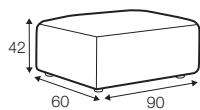

FC fixed

modular system

All elements available also as freestanding elements.

footstool 70x60

footstool 90x60

2 seater

3 seater

set 1 right / or left

2 seater left / or right + chaiselongue 115x170 right / or left

set 2 right / or left

2 seater left / or right + divan right / or left

set 3 right / or left

3 seater left / or right + chaiselongue 115x170 right / or left