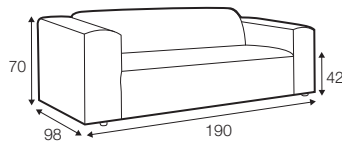

FC fixed

modular system

All elements available also as freestanding elements.

footstool 70x60

footstool 90x60

2 seater

3 seater

set 1 right / or left

2 seater left / or right + chaiselongue 115x170 right / or left

set 2 right / or left

2 seater left / or right + divan right / or left

set 3 right / or left

3 seater left / or right + chaiselongue 115x170 right / or left

set 4 right / or left

3 seater left / or right + divan right / or left

set 5 right / or right

bench left / or right + element 90 without armrests
+ chaiselongue 115x133 right / or left

modular system

elements of the modular system